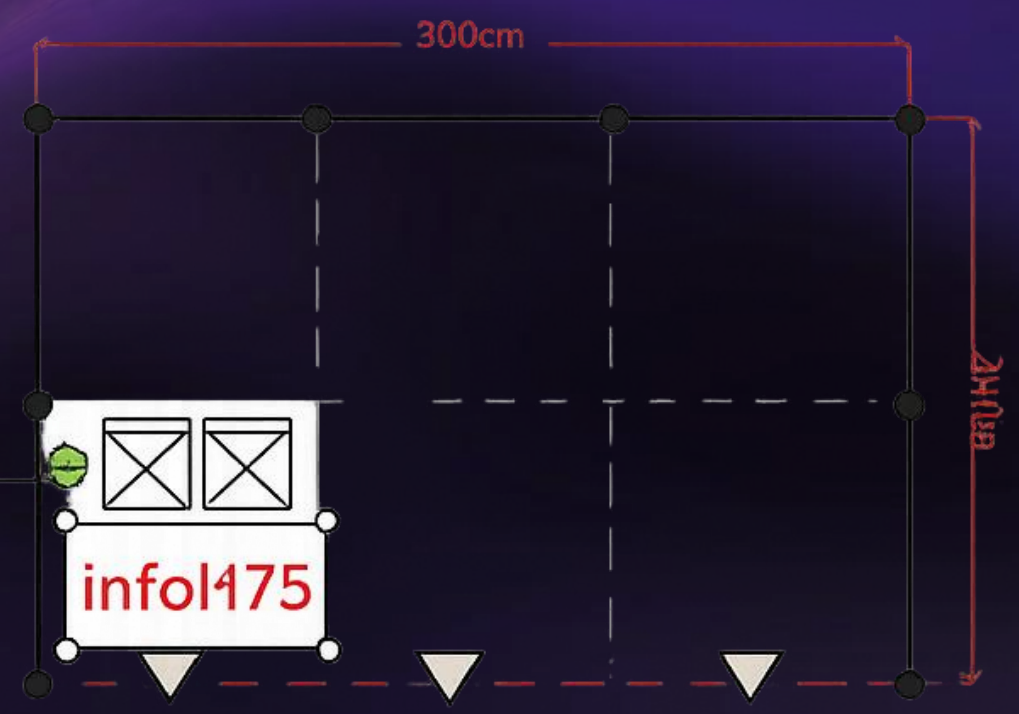

DVCON TW 2026

Demo Booth Specification Large Booth

4mx2m攤位

大型網架		
種類	規格	數量
幕前制勝燈	WA00 x D000 x H250	1
飾邊風	WT.00 x D50 x H13	1
幕前腳	120N 吊掛	3
幕前	1101 x.5A	1
腳	W400 x D230	1
桁架	幕前	2
幕前幕前	WA20 xH	1

Demo Booth Specification Medium Booth

3mx2m 攤位

攤位設備		
項目	規格	數量
流線型櫃	W800 x 2200 x H900	1
玻璃櫃	W100 x D00 x H55	1
掛牌架	190mm 752E	3
副櫃	110 x 15A	1
桌椅	W300 x D000	1
桌布	桌布	1
掛牌架	V1500 x H90	1

PLATINUM

Poster	Large Booth : 400(W)*250(H)cm
Company Name	
20 min Tutorial Sessions	2 tutorials
Access to VIP Dinner	6
Booth Backdrop	X
Quotation amount (NT)	NT 7,500(Booth)+NT 16,000(Booth Backdrop)

GOLDEN

Poster	Medium Booth : 300(W)*250(H)cm
Company Name	
20 min Tutorial Sessions	1 tutorial
Access to VIP Dinner	4
Booth Backdrop	X
Quotation amount (NT)	6,000(Booth)+ 12,000(Booth Backdrop)

SILVER

Poster	Medium Booth : 300(W)*250(H)cm
Company Name	
20 min Tutorial Sessions	1 tutorial
Access to VIP Dinner	4
Booth Backdrop	X
Quotation amount (NT)	6,000(Booth)+ 12,000(Booth Backdrop)